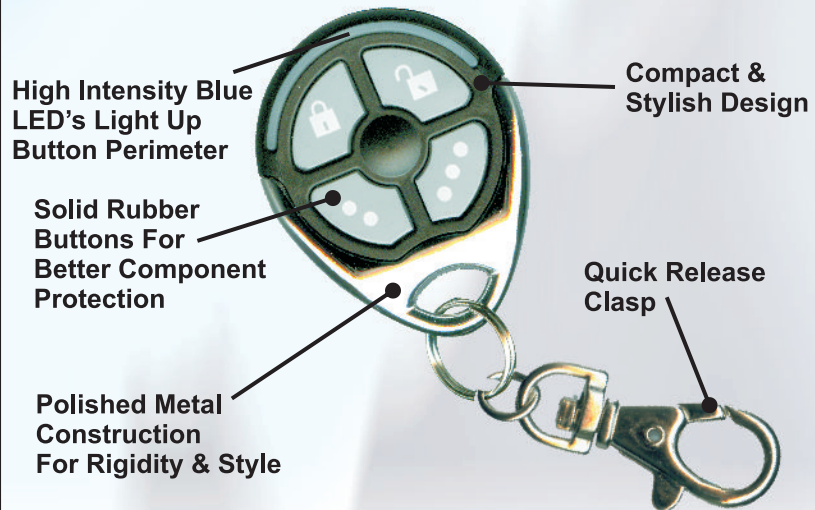

K-9 CAR ALARM

WORLD'S BEST SELLER

Model: 150E

Keyless Entry & Security

 Keyless w/ All Unlock	 Alarm
 6 Tone Multi-tone Siren	 Starter Interrupt
 AUX. 2 # Of Auxiliary Channels	 Dual Zone Shock
 Siren + Horn Siren And Horn Outputs	

NEW STYLISH TRANSMITTER

Model #4413-01 Remote

NEW FEATURES

- Silent arm & disarm
- 2-stage disarm
- Includes 6 tone siren
- Has siren output & horn honk output

STANDARD FEATURES

- Light flash
- Starter interrupt
- Automatic rearming
- Last door arming
- Ignition activated doorlocks
- Anti-carjacking protection
- Includes two 4 button transmitters
- 8 programmable features
- Onboard dual zone shock sensor