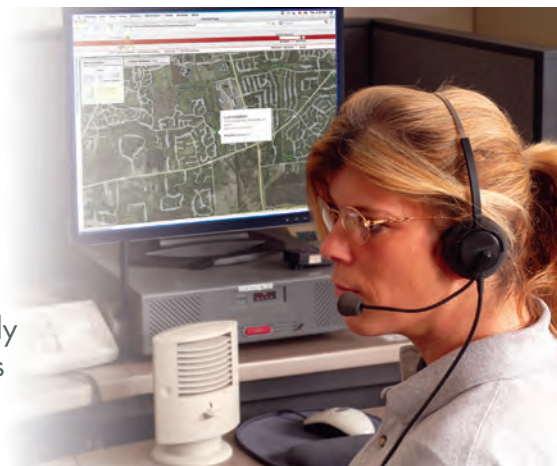

## OMEGA TRACKING AND RECOVERY

### A New Level Of Vehicle Security And Family Safety

Omega Tracking and Recovery is an Internet-based system that uses a combination of GPS satellite and smart phone technologies. It allows you to map the exact location, speed and direction of your vehicle, anywhere, nationwide. The Tracking and Recovery unit is concealed in your vehicle and transmits information that gives you up to three unique views of the vehicle's current location from any web browser.

Traditional Street Map — "Bird's Eye" In Major Cities — Aerial Satellite

### Theft Recovery Assistance

From the moment you realize your vehicle has been stolen, you will work directly with a live Theft Recovery Assistant.

This recovery expert will coordinate communication with the police, instantly providing exact street-level coordinates to direct them to the stolen vehicle.